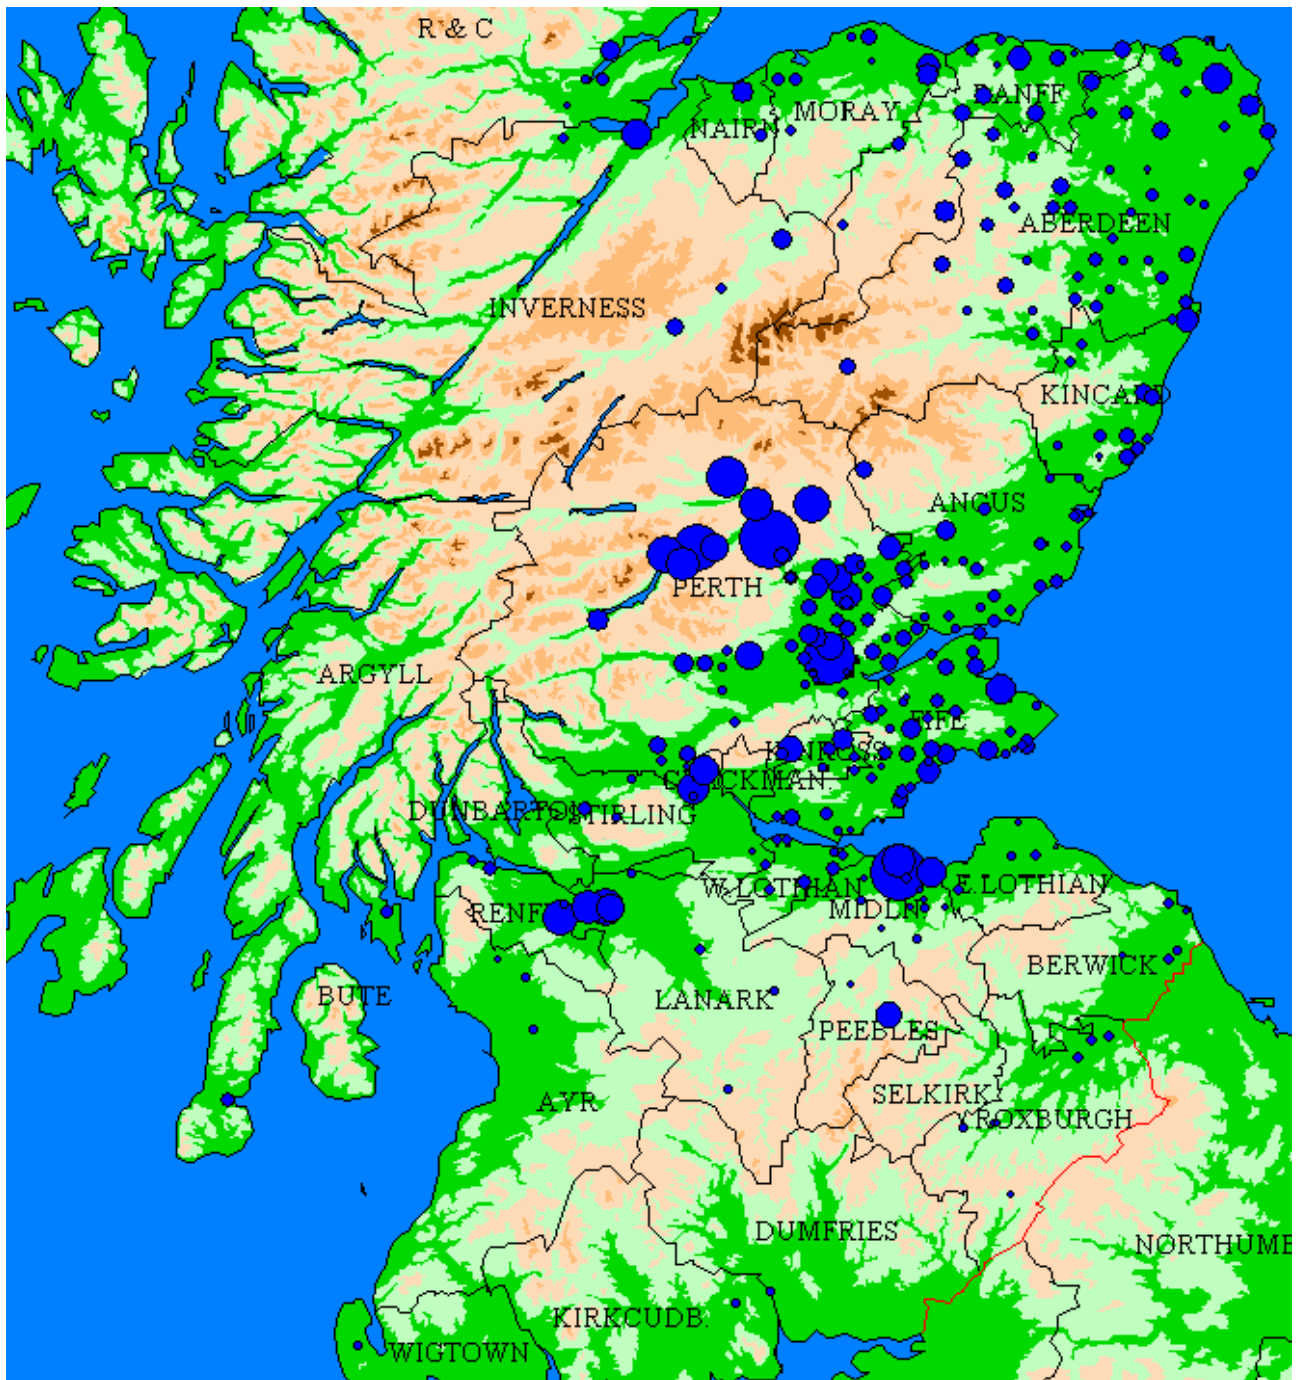

*Robertson baptisms between 1730 and 1770. Only parishes with 30 or more baptisms. Source IGI.*

*Robertson baptisms between 1730 and 1770. Only parishes with 5 or more baptisms. Source IGI.*

*Reid baptisms between 1730 and 1770. Only parishes with 30 or more baptisms. Source IGI.*

*Reid baptisms between 1730 and 1770. Only parishes with 5 or more baptisms. Source IGI.*

Duncan baptisms between 1730 and 1770. Only parishes with 30 or more baptisms. Source IGI.

*Duncan baptisms between 1730 and 1770. Only parishes with 5 or more baptisms. Source IGI.*