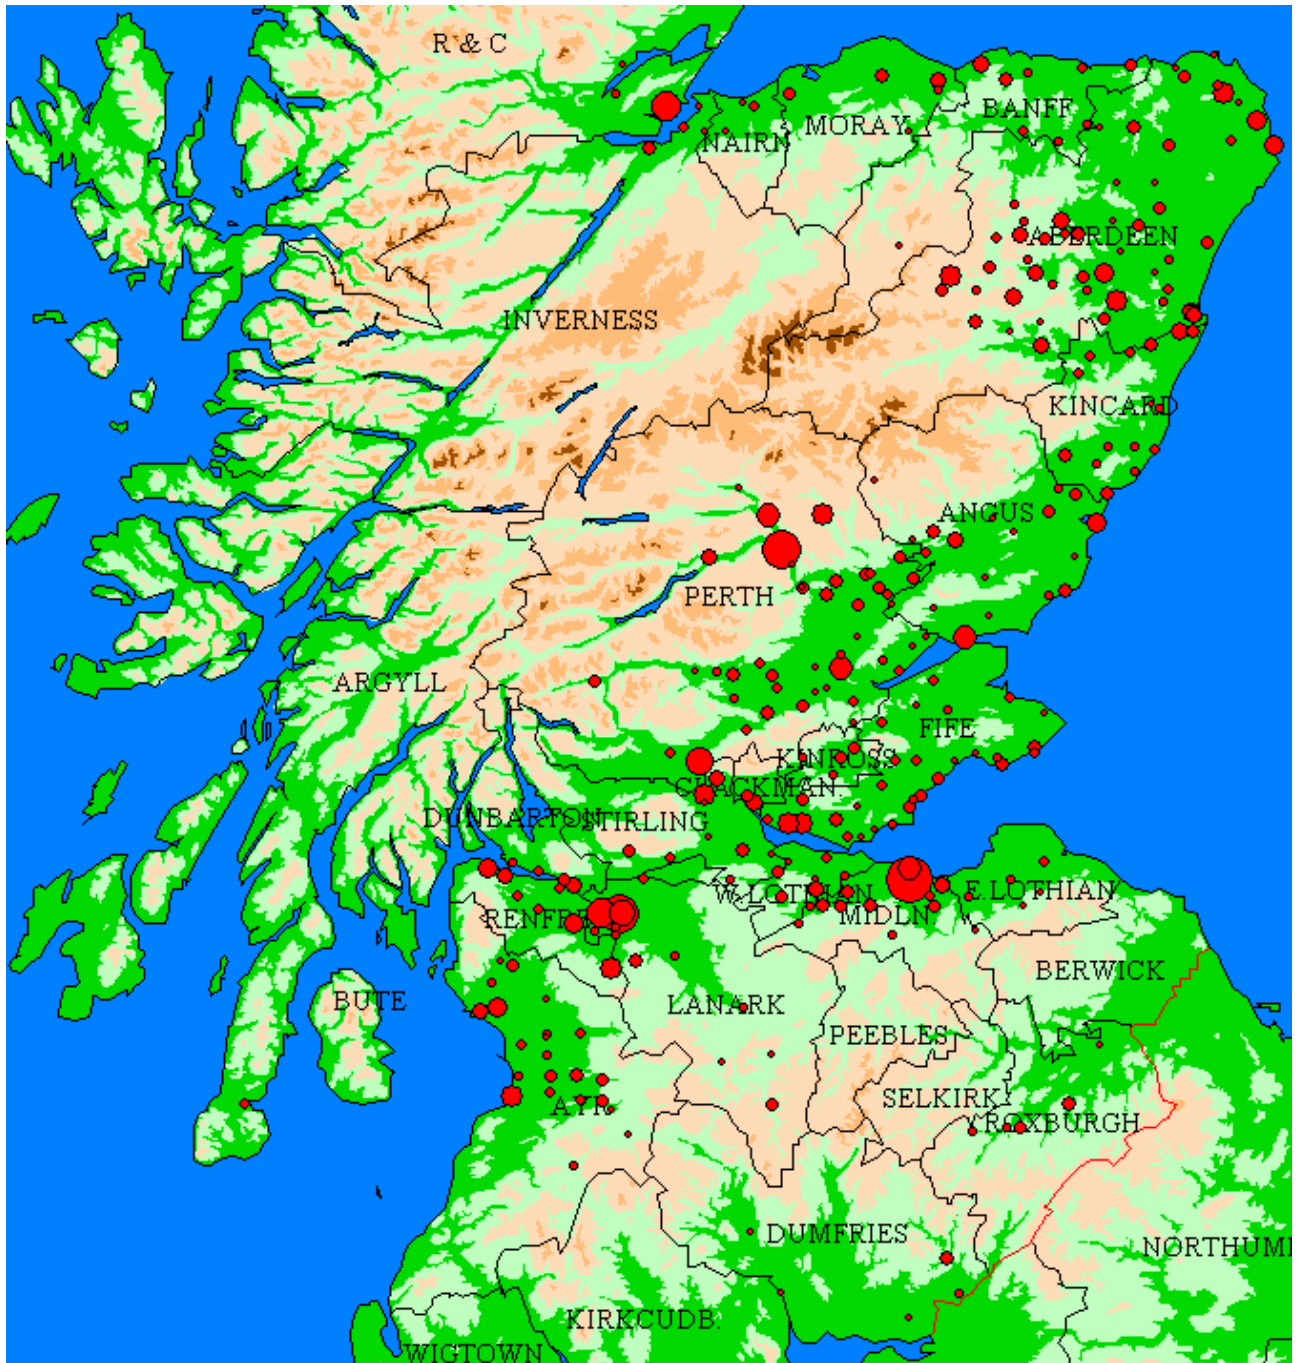

*Robertson baptisms between 1730 and 1770. Only parishes with 30 or more baptisms. Source IGI.*

*Robertson baptisms between 1730 and 1770. Only parishes with 5 or more baptisms. Source IGI.*

*Reid baptisms between 1730 and 1770. Only parishes with 30 or more baptisms. Source IGI.*

*Reid baptisms between 1730 and 1770. Only parishes with 5 or more baptisms. Source IGI.*

Duncan baptisms between 1730 and 1770. Only parishes with 30 or more baptisms. Source IGI.

*Duncan baptisms between 1730 and 1770. Only parishes with 5 or more baptisms. Source IGI.*